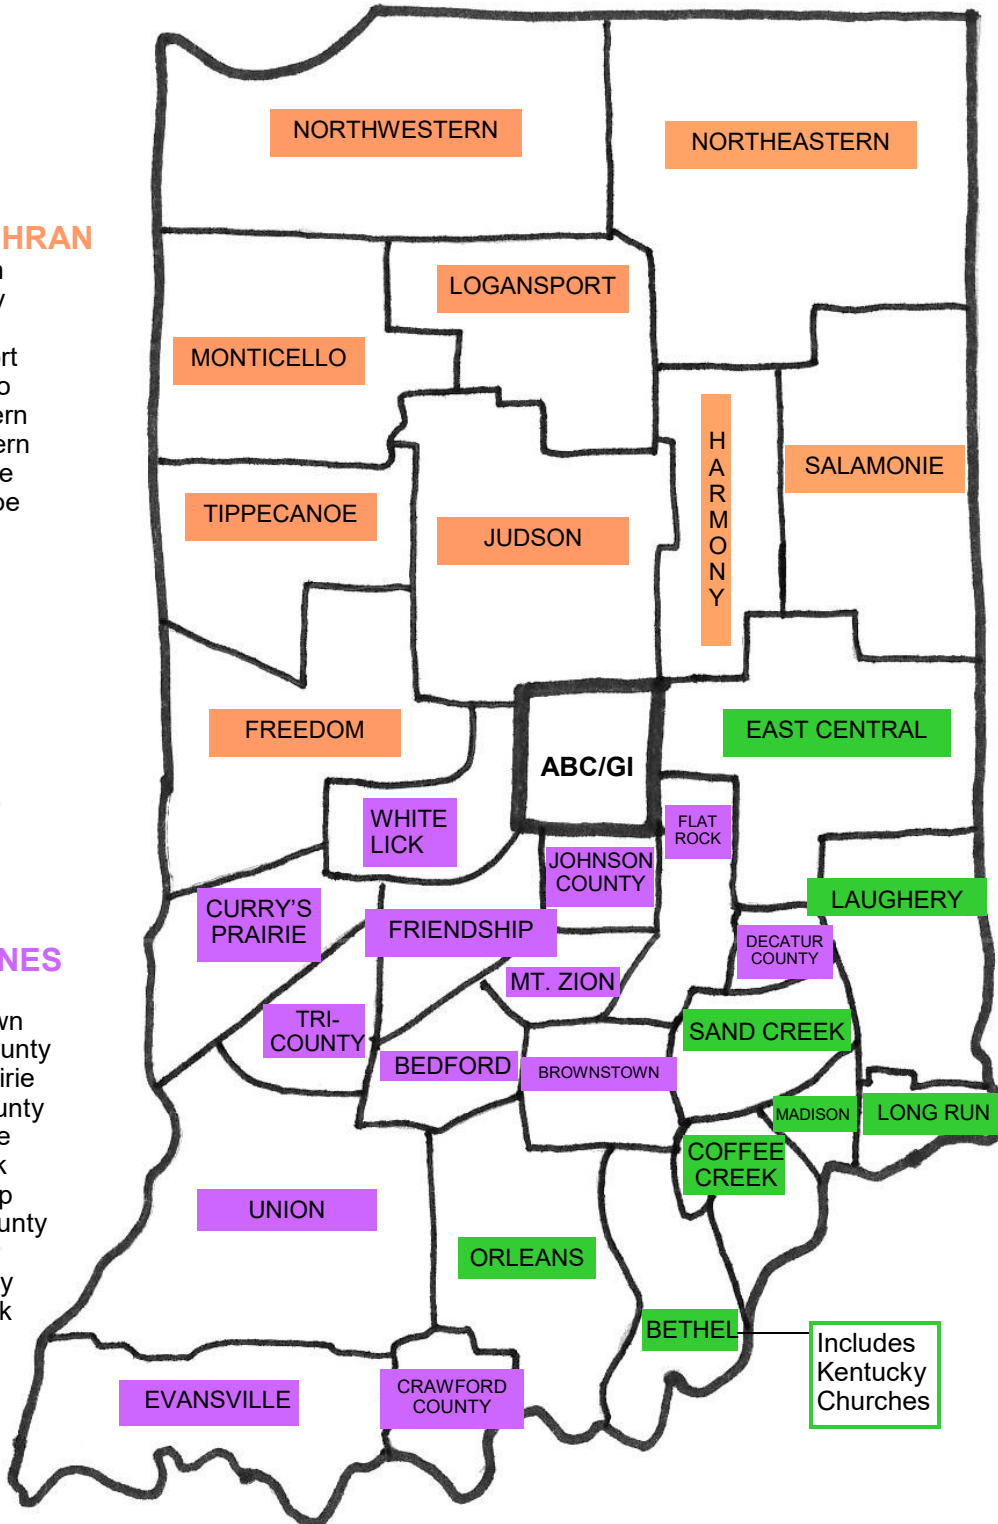

Associations of ABC-IN/KY Region Minister Assignments (Effective June 2023)

BRUCE COCHRAN

- Freedom
- Harmony
- Judson
- Logansport
- Monticello
- Northeastern
- Northwestern
- Salamonie
- Tippecanoe

STEVE ALLEN

- Bethel
- Coffee Creek
- East Central
- Laughery
- Long Run
- Madison
- Orleans
- Sand Creek

KRISTI JONES

- Bedford
- Brownstown
- Crawford County
- Curry's Prairie
- Decatur County
- Evansville
- Flat Rock
- Friendship
- Johnson County
- Mt. Zion
- Tri-County
- White Lick
- Union