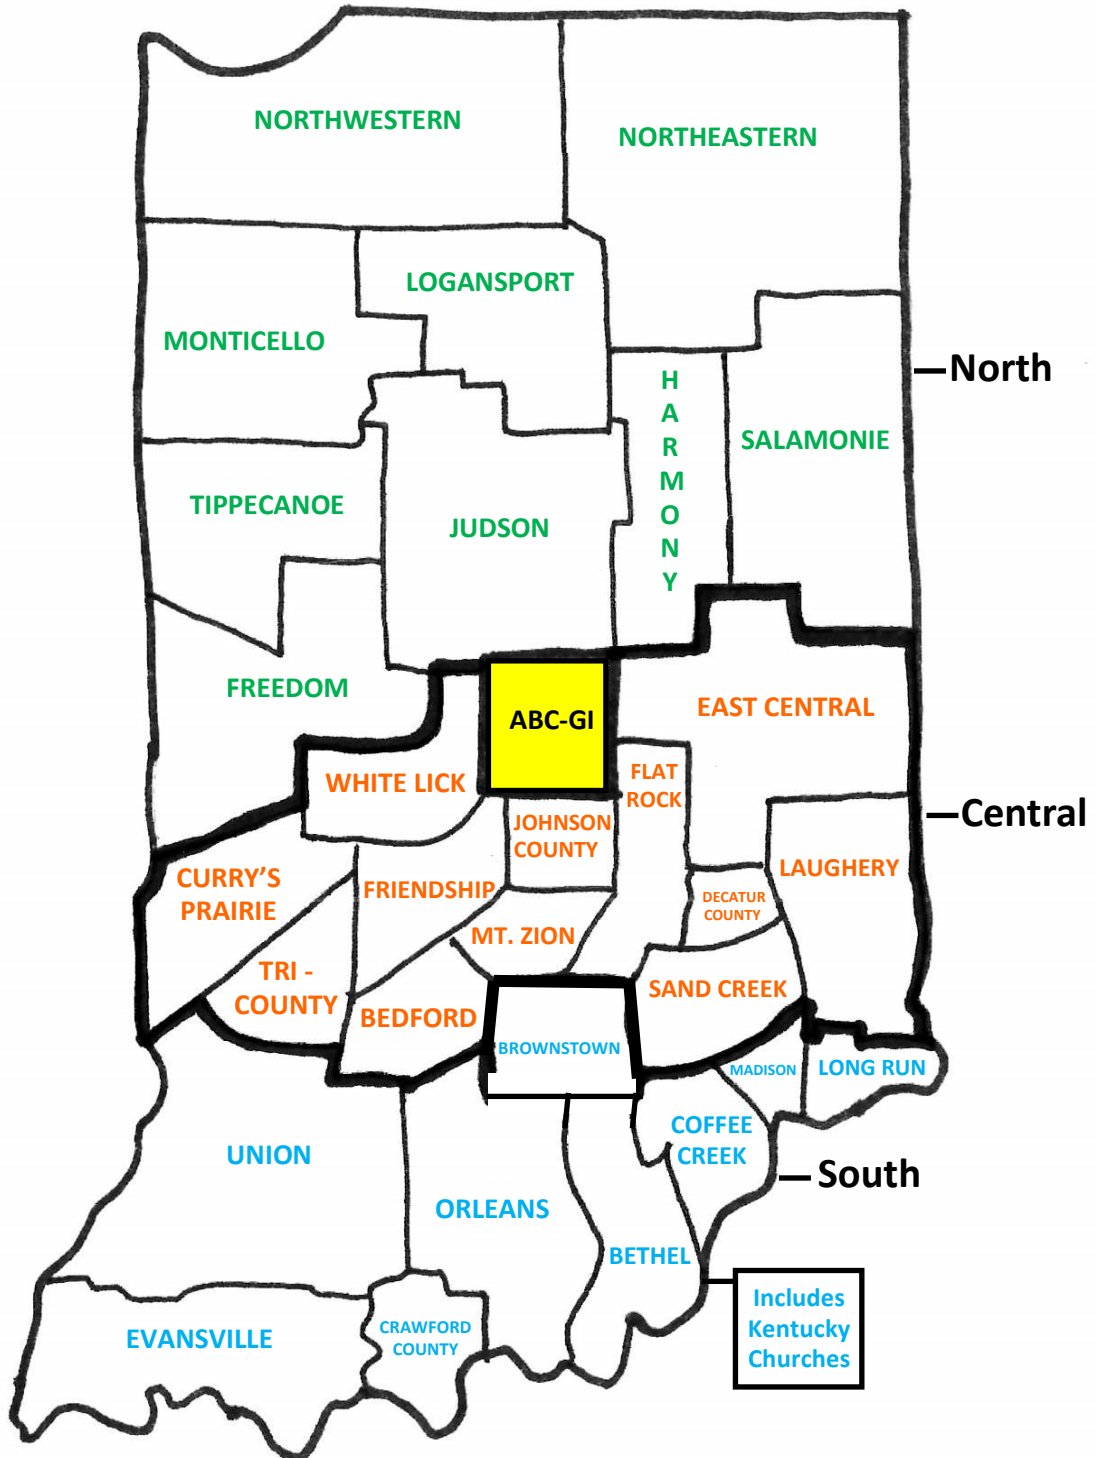

Associations of the ABC-IN/KY Region

BRUCE COCHRAN

NORTH

- Freedom
- Harmony
- Judson
- Logansport
- Monticello
- Northeastern
- Northwestern
- Salamonie
- Tiptecanoe

MARK THOMPSON

CENTRAL

- Bedford
- Curry's Prairie
- Decatur County
- East Central
- Flat Rock
- Friendship
- Johnson County
- Laughery
- Mt. Zion
- Sand Creek
- Tri - County
- White Lick

DAN CHADWICK

SOUTH

- Bethel
- Brownstown
- Coffee Creek
- Crawford County
- Evansville
- Long Run
- Madison
- Orleans
- Union

CONTACT INFO

- BRUCE COCHRAN:** (812) 521-1575 brucecochran@abc-indiana.org
- MARK THOMPSON:** (812) 887-2161 markthompson@abc-indiana.org
- DAN CHADWICK:** (814) 881-6166 danchadwick@abc-indiana.org