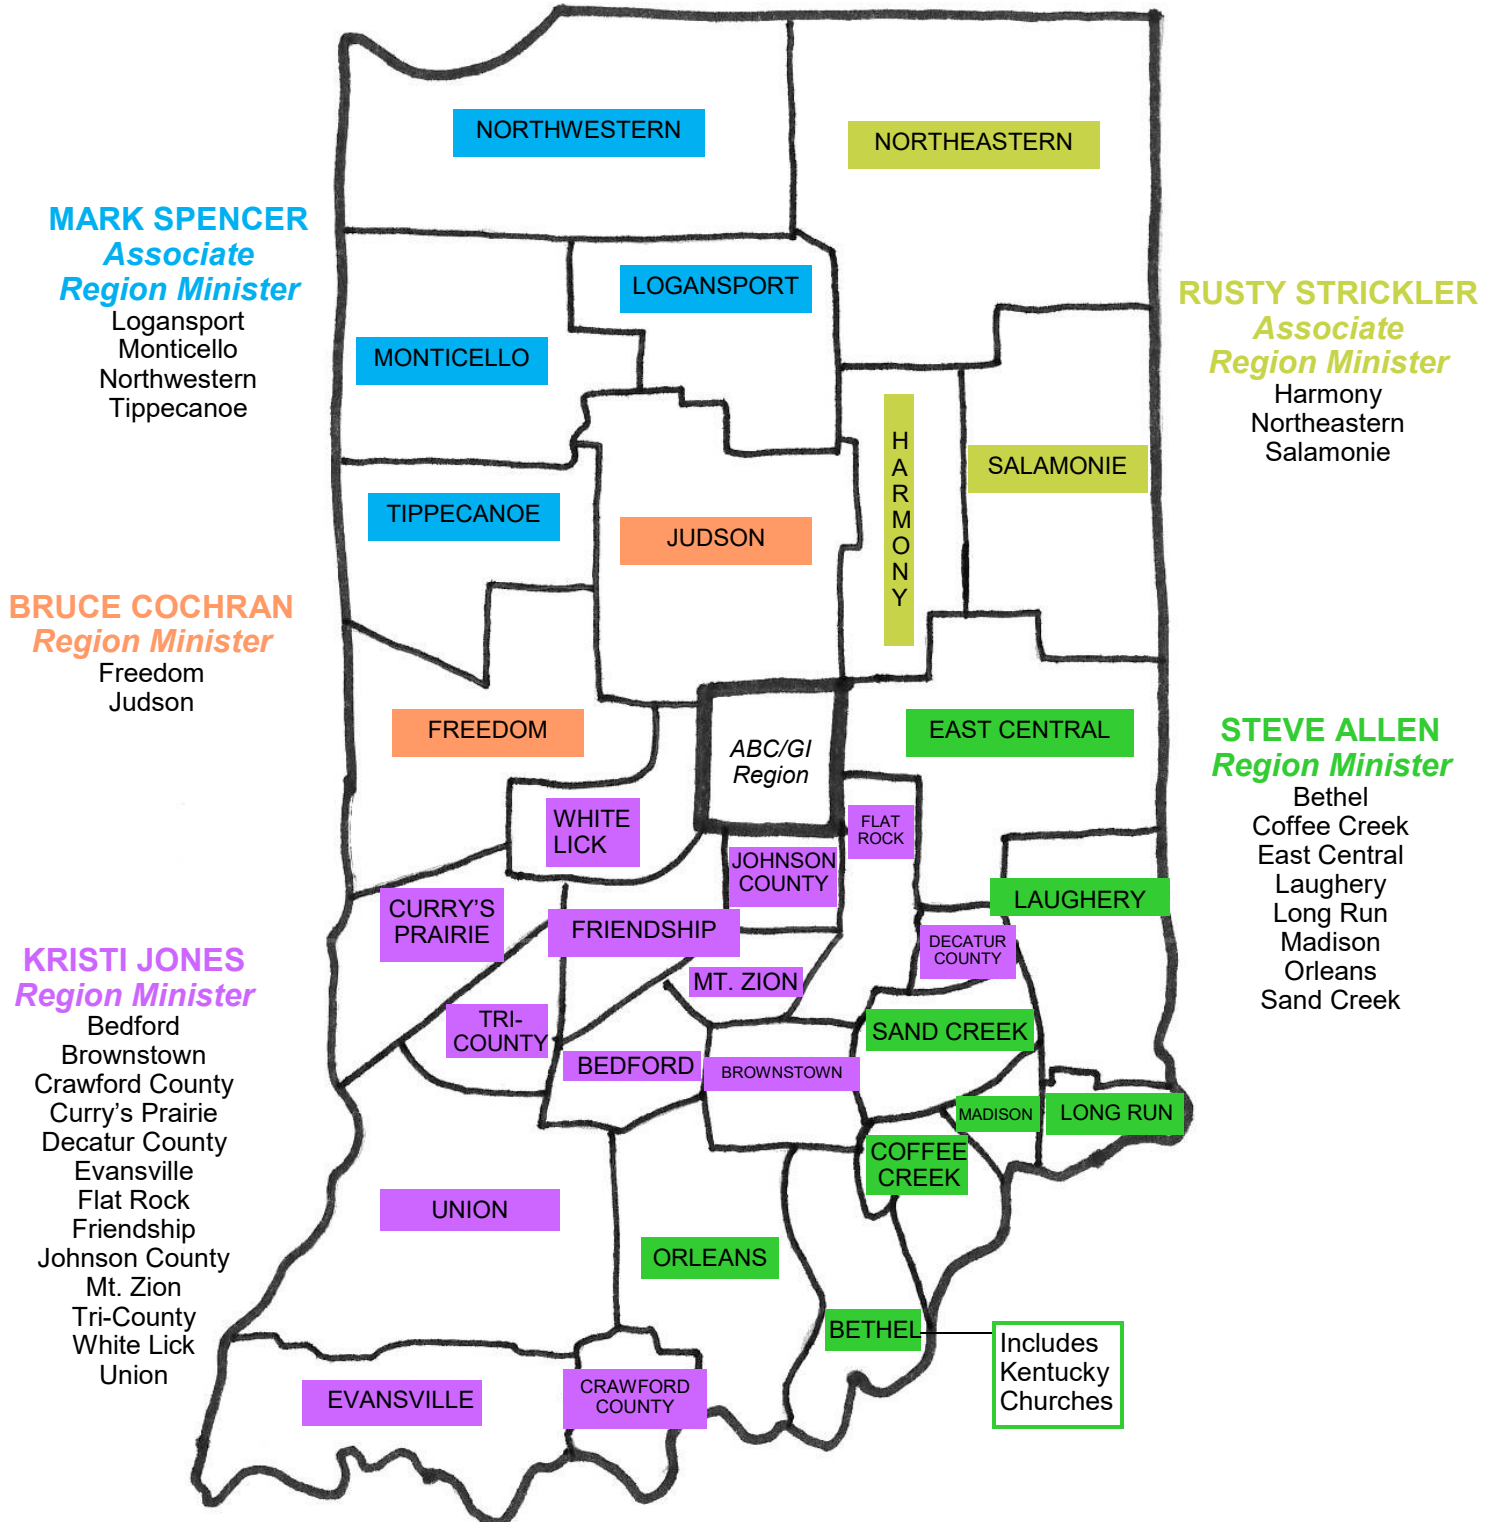

Associations of ABC-IN/KY Region Minister Assignments (Effective Sept. 2024)

MARK SPENCER
*Associate
Region Minister*
Logansport
Monticello
Northwestern
Tippecanoe

BRUCE COCHRAN
Region Minister
Freedom
Judson

KRISTI JONES
Region Minister
Bedford
Brownstown
Crawford County
Curry's Prairie
Decatur County
Evansville
Flat Rock
Friendship
Johnson County
Mt. Zion
Tri-County
White Lick
Union

RUSTY STRICKLER
*Associate
Region Minister*
Harmony
Northeastern
Salamonie

STEVE ALLEN
Region Minister
Bethel
Coffee Creek
East Central
Laughery
Long Run
Madison
Orleans
Sand Creek

CONTACT INFO—Tel. (317) 635-3552

STEVE ALLEN	steveallen@abc-indiana.org, (ext. 6)
BRUCE COCHRAN	brucecochran@abc-indiana.org (ext. 5)
KRISTI JONES	kristijones@abc-indiana.org (ext. 7)
MARK SPENCER	markspencer@abc-indiana.org (ext. 8)
RUSTY STRICKLER	rustystrickler@abc-indiana.org (ext. 9)